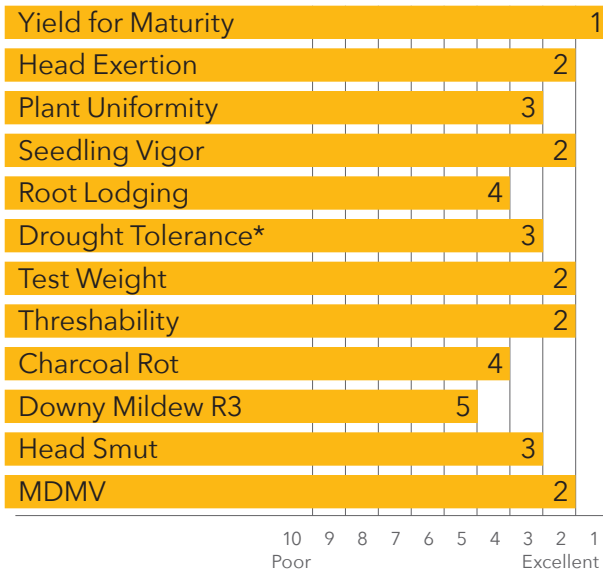

### Medium-late Red Grain Sorghum

- Taller red seeded hybrid with excellent top-end yield potential
- Very good disease package
- High test weights
- Excellent head exertion

**Recommended Seeding Rates:**  
Vary depending on local growing conditions. Please see your Alta Seeds retailer for local recommendations.

Primary area of adaptation

## CHARACTERISTICS & RATINGS

**Medium** Relative Maturity  
**68** Days to Mid Bloom  
**10-12** Seeds/Lb (1,000) – check seed bag  
**Red** Grain Color  
**Semi-closed** Head Type  
**48-54"** Plant Height  
**Purple** Plant Color