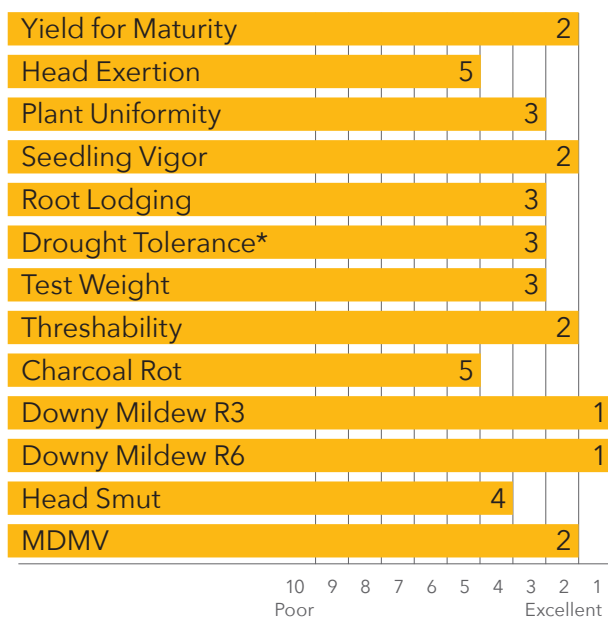

Recommended Seeding Rates:
Vary depending on local growing conditions. Please see your Alta Seeds retailer for local recommendations.

Primary area of adaptation

CHARACTERISTICS & RATINGS

Medium-late Relative Maturity

68 Days to Mid Bloom

12-14 Seeds/Lb (1,000) – check seed bag

Bronze Grain Color

Semi-open Head Type

46-52" Plant Height

Purple Plant Color

Based on Alta Seeds research trials relative to other Alta Seeds products.

*Rating 3 for areas with 25 inches of annual rainfall.

FIELD POSITIONING

Tough Dryland	X
High Yield Dryland Environments	HS
Limited Irrigation	HS
Full Irrigation	HS
High pH Soils Iron Chlorosis	MA
Early Planting / Cold Soils	X
No-Till	X
Poorly Drained Soils	X
Anthraxnose Prone Area	MA
Downy Mildew (Race 3) Area	HS
Head Smut Prone Area	MA

Observed Suitability and Field-By-Field Positioning
HS = Highly Suitable S = Suitable
MA = Manage Appropriately X = Poor Suitability

AltaSeeds.com 877-806-7333