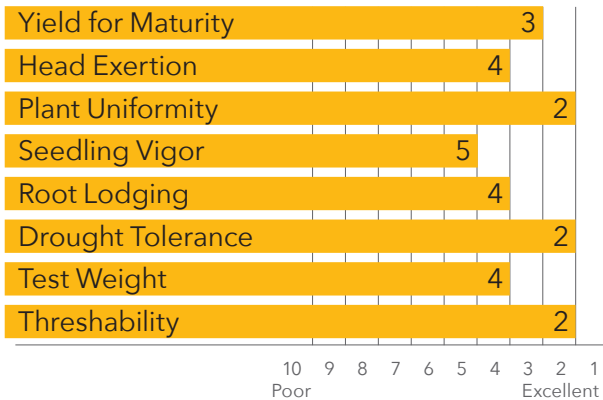

GRAIN SORGHUM

AG1101

Earliest Bronze Grain Sorghum

- Excellent yield for maturity
- Very uniform
- Strong drought tolerance
- Excellent for areas needing early maturity or for double cropping situations
- Intense bronze-colored grain

Recommended Seeding Rates:
Vary depending on local growing conditions. Please see your Alta Seeds retailer for local recommendations.

■ Primary area of adaptation

CHARACTERISTICS & RATINGS

Early Relative Maturity
55 Days to Mid Bloom
13-15 Seeds/Lb (1,000) – check seed bag
Bronze Grain Color
Semi-open Head Type
28-34" Plant Height
Red Plant Color