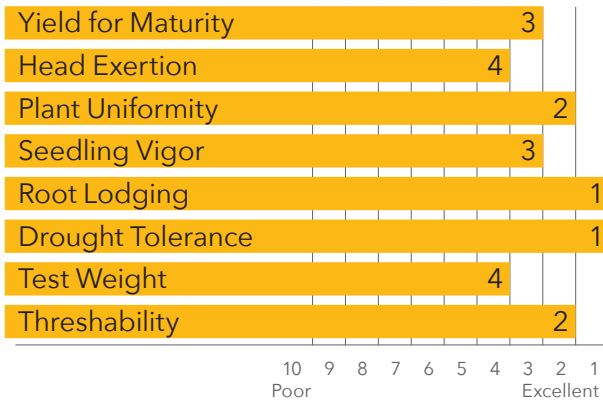

### Earliest Bronze Grain Sorghum

- Excellent yield for maturity
- Very uniform
- Strong drought tolerance
- Excellent for areas needing early maturity or for double cropping situations
- Intense bronze-colored grain

**Recommended Seeding Rates:**  
Vary depending on local growing conditions. Please see your Alta Seeds retailer for local recommendations.

Primary area of adaptation

## CHARACTERISTICS & RATINGS

**Early** Relative Maturity  
**55** Days to Mid Bloom  
**13-15** Seeds/Lb (1,000) – check seed bag  
**Bronze** Grain Color  
**Semi-open** Head Type  
**28-34"** Plant Height  
**Red** Plant Color