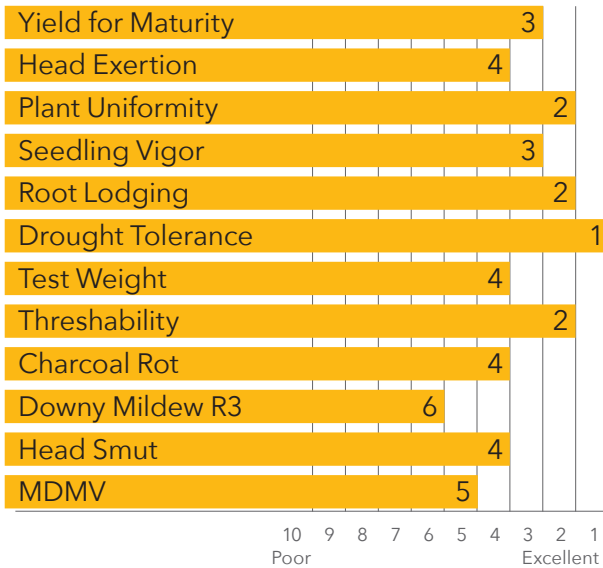

GRAIN SORGHUM

AG1201

Early Bronze Grain Sorghum

- Very uniform
- Excellent yield for maturity
- Strong drought tolerance
- Adaptable across a wide range of growing conditions
- Sugarcane aphid tolerance

Recommended Seeding Rates:
Vary depending on local growing conditions. Please see your Alta Seeds retailer for local recommendations.

■ Primary area of adaptation

CHARACTERISTICS & RATINGS

Early Relative Maturity
60 Days to Mid Bloom
13-15 Seeds/Lb (1,000) – check seed bag
Bronze Grain Color
Semi-open Head Type
30-36" Plant Height
Red Plant Color