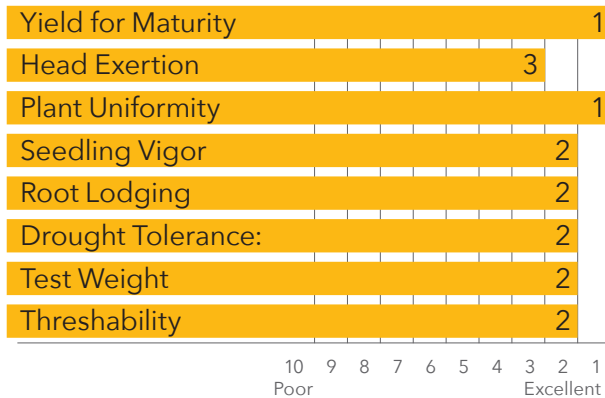

Recommended Seeding Rates:
Vary depending on local growing conditions. Please see your Alta Seeds retailer for local recommendations.

Primary area of adaptation

CHARACTERISTICS & RATINGS

Medium-early Relative Maturity

63 Days to Mid Bloom

12-14 Seeds/Lb (1,000) – check seed bag

Bronze Grain Color

Semi-open Head Type

34-40" Plant Height

Red Plant Color

Based on Alta Seeds research trials relative to other Alta Seeds products.

FIELD POSITIONING

| | |
|---------------------------------|----|
| Tough Dryland | HS |
| High Yield Dryland Environments | HS |
| Limited Irrigation | HS |
| Full Irrigation | HS |
| Early Planting / Cold Soils | S |
| No-Till | S |
| Poorly Drained Soils | S |
| Sugarcane Aphid* | HT |

Observed Suitability and Field-By-Field Positioning

HS = Highly Suitable

S = Suitable

MA = Manage Appropriately

X = Poor Suitability

HT = High Tolerance

MT = Medium Tolerance

*Tolerance confirmed in third-party testing conducted by the Agricultural Research Division of the US Department of Agriculture in Stillwater, OK.