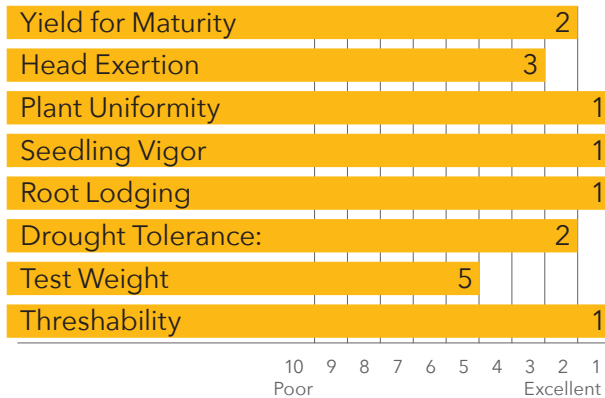

### Medium-Early Cream Grain Sorghum

- Performs well in dryland conditions and responds very favorably to irrigation
- Excellent staygreen
- Good standability
- Very good plant uniformity
- Widely adaptable
- Sugarcane aphid tolerance

**Recommended Seeding Rates:**  
Vary depending on local growing conditions. Please see your Alta Seeds retailer for local recommendations.

Primary area of adaptation

## CHARACTERISTICS & RATINGS

**Medium-early** Relative Maturity

**63** Days to Mid Bloom

**17-18** Seeds/Lb (1,000) – check seed bag

**Cream** Grain Color

**Semi-compact** Head Type

**40-46"** Plant Height

**Red** Plant Color