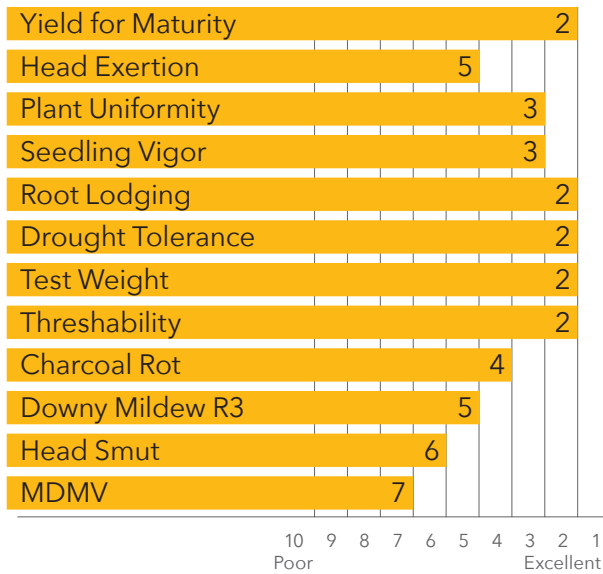

GRAIN SORGHUM

AG2115

Medium Red Grain Sorghum

- Dependable, proven performer
- Medium height, good uniformity, superior stalks
- Maintains agronomics and yields well under drought stress and produces exceptional yields under more ideal conditions

65 Days to Mid Bloom

15 Seeds/Lb (1,000) – check seed bag

Pale Red Grain Color

Semi-open Head Type

36-42" Plant Height

Red Plant Color

Based on Alta Seeds research trials relative to other Alta Seeds products.

FIELD POSITIONING

Tough Dryland	HS
High Yield Dryland Environments	HS
Limited Irrigation	HS
Full Irrigation	S
Early Planting / Cold Soils	S
No-Till	S
Poorly Drained Soils	S
Anthracoze Prone Area	X
Downy Mildew (Race 3) Area	MA
Head Smut Prone Area	MA
Sugarcane Aphid*	MT

Observed Suitability and Field-By-Field Positioning
 HS = Highly Suitable S = Suitable
 MA = Manage Appropriately X = Poor Suitability
 HT = High Tolerance MT = Medium Tolerance

*Tolerance confirmed in third-party testing conducted by the Agricultural Research Division of the US Department of Agriculture in Stillwater, OK.