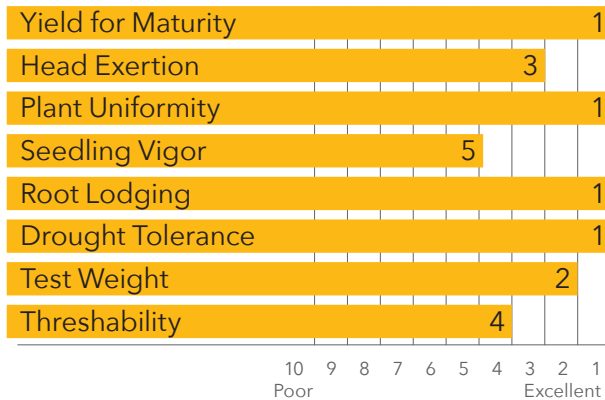

### Medium-Early Red Grain Sorghum

- Very uniform and attractive
- Fairly short plant stature with excellent stalks
- Ideal choice for dryland areas with excellent yield for maturity
- Produces semi-open heads of pale red grain

**Recommended Seeding Rates:**  
Vary depending on local growing conditions. Please see your Alta Seeds retailer for local recommendations.

Primary area of adaptation

## CHARACTERISTICS & RATINGS

**Medium-early** Relative Maturity

**63** Days to Mid Bloom

**18** Seeds/Lb (1,000) – check seed bag

**Pale Red** Grain Color

**Semi-open** Head Type

**40-46"** Plant Height

**Red** Plant Color

Only available with Concep III safener.

Not available with systemic insecticide treatment.

Based on Alta Seeds research trials relative to other Alta Seeds products.