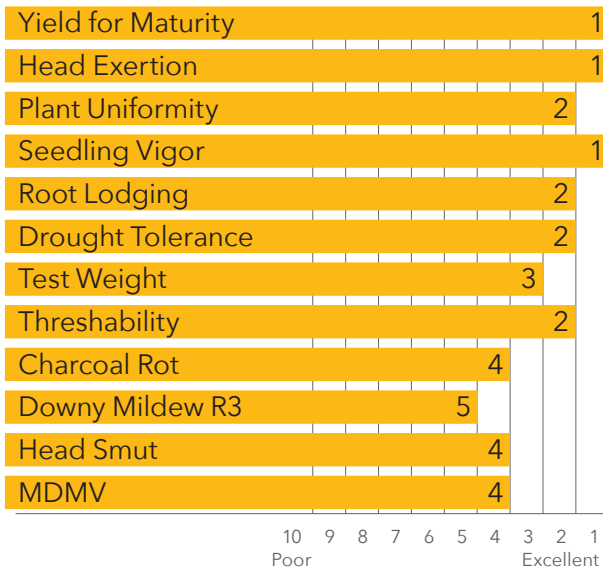

GRAIN SORGHUM

ADV G2106

Bronze Grain Sorghum

- 66 days to mid bloom
- Good plant uniformity
- Highly adaptable
- Responds well to irrigation

Recommended Seeding Rates:
Vary depending on local growing conditions. Please see your Alta Seeds retailer for local recommendations.

Primary area of adaptation

CHARACTERISTICS & RATINGS

- Medium** Relative Maturity
- 66** Days to Mid Bloom
- 12-14** Seeds/Lb (1,000) – check seed bag
- Bronze** Grain Color
- Semi-open** Head Type
- 44-48"** Plant Height
- Purple** Plant Color

Based on Alta Seeds research trials relative to other Alta Seeds products.

FIELD POSITIONING

| | |
|---------------------------------|----|
| Tough Dryland | S |
| High Yield Dryland Environments | HS |
| Limited Irrigation | HS |
| Full Irrigation | S |
| Early Planting / Cold Soils | S |
| No-Till | S |
| Poorly Drained Soils | S |
| Anthracoze Prone Area | HS |
| Sugarcane Aphid* | MT |