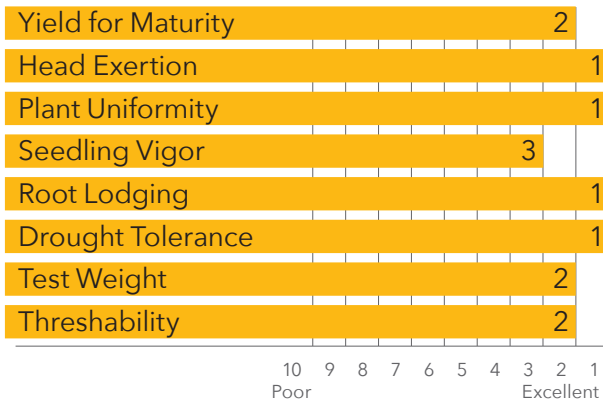

### Medium Bronze Grain Sorghum

- Strong drought tolerance
- Great plant uniformity
- High test weights
- Excellent root lodging
- Very good yield for maturity

**Recommended Seeding Rates:**  
Vary depending on local growing conditions. Please see your Alta Seeds retailer for local recommendations.

## CHARACTERISTICS & RATINGS

**Medium** Relative Maturity  
**68** Days to Mid Bloom  
**12-14** Seeds/Lb (1,000) – check seed bag  
**Bronze** Grain Color  
**Semi-open** Head Type  
**48-54"** Plant Height  
**Purple** Plant Color