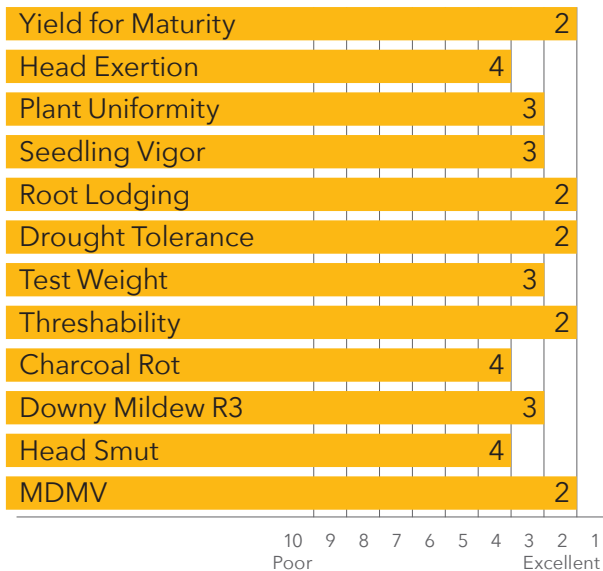

GRAIN SORGHUM

ADV **G3247**

Medium-Late Bronze Grain Sorghum

- High top end yield
- Intense bronze colored grain
- High test weights
- Sugarcane aphid tolerance

Recommended Seeding Rates:
Vary depending on local growing conditions. Please see your Alta Seeds retailer for local recommendations.

Primary area of adaptation

CHARACTERISTICS & RATINGS

Medium-late Season Relative Maturity
73 Days to Mid Bloom
12-14 Seeds/Lb (1,000) – check seed bag
Bronze Grain Color
Semi-open Head Type
46-50" Plant Height
Red Plant Color